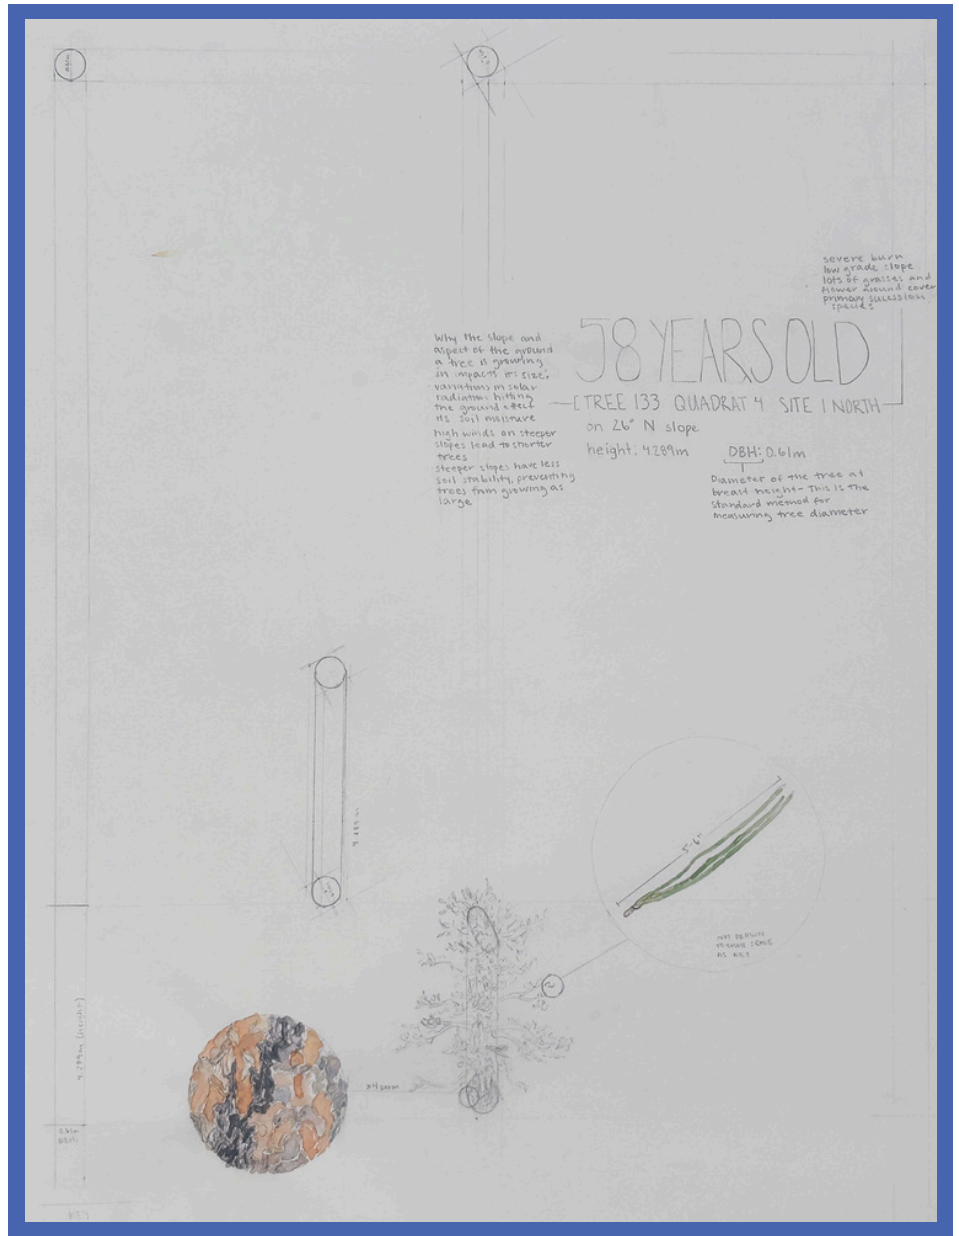

Right:
On 26° N slope
Height: 4.829m
DBH (Diameter at Breast Height): 0.61m
Age: 127 years

Maren Greene, Studio Art, '24, works across a variety of media, focusing primarily on painting and photography. She has lived her whole life in Colorado and is passionate about preserving the natural spaces that helped raise her. She knows that the time she spends outdoors-- skiing and biking through mountains, walking around gardens, and lounging under trees-- is sacred: grounding her in life's chaos and inspiring her creative practices. As such, she is deeply motivated by discovering art's place in conservation efforts and using her work to give back to the land that inspired it.